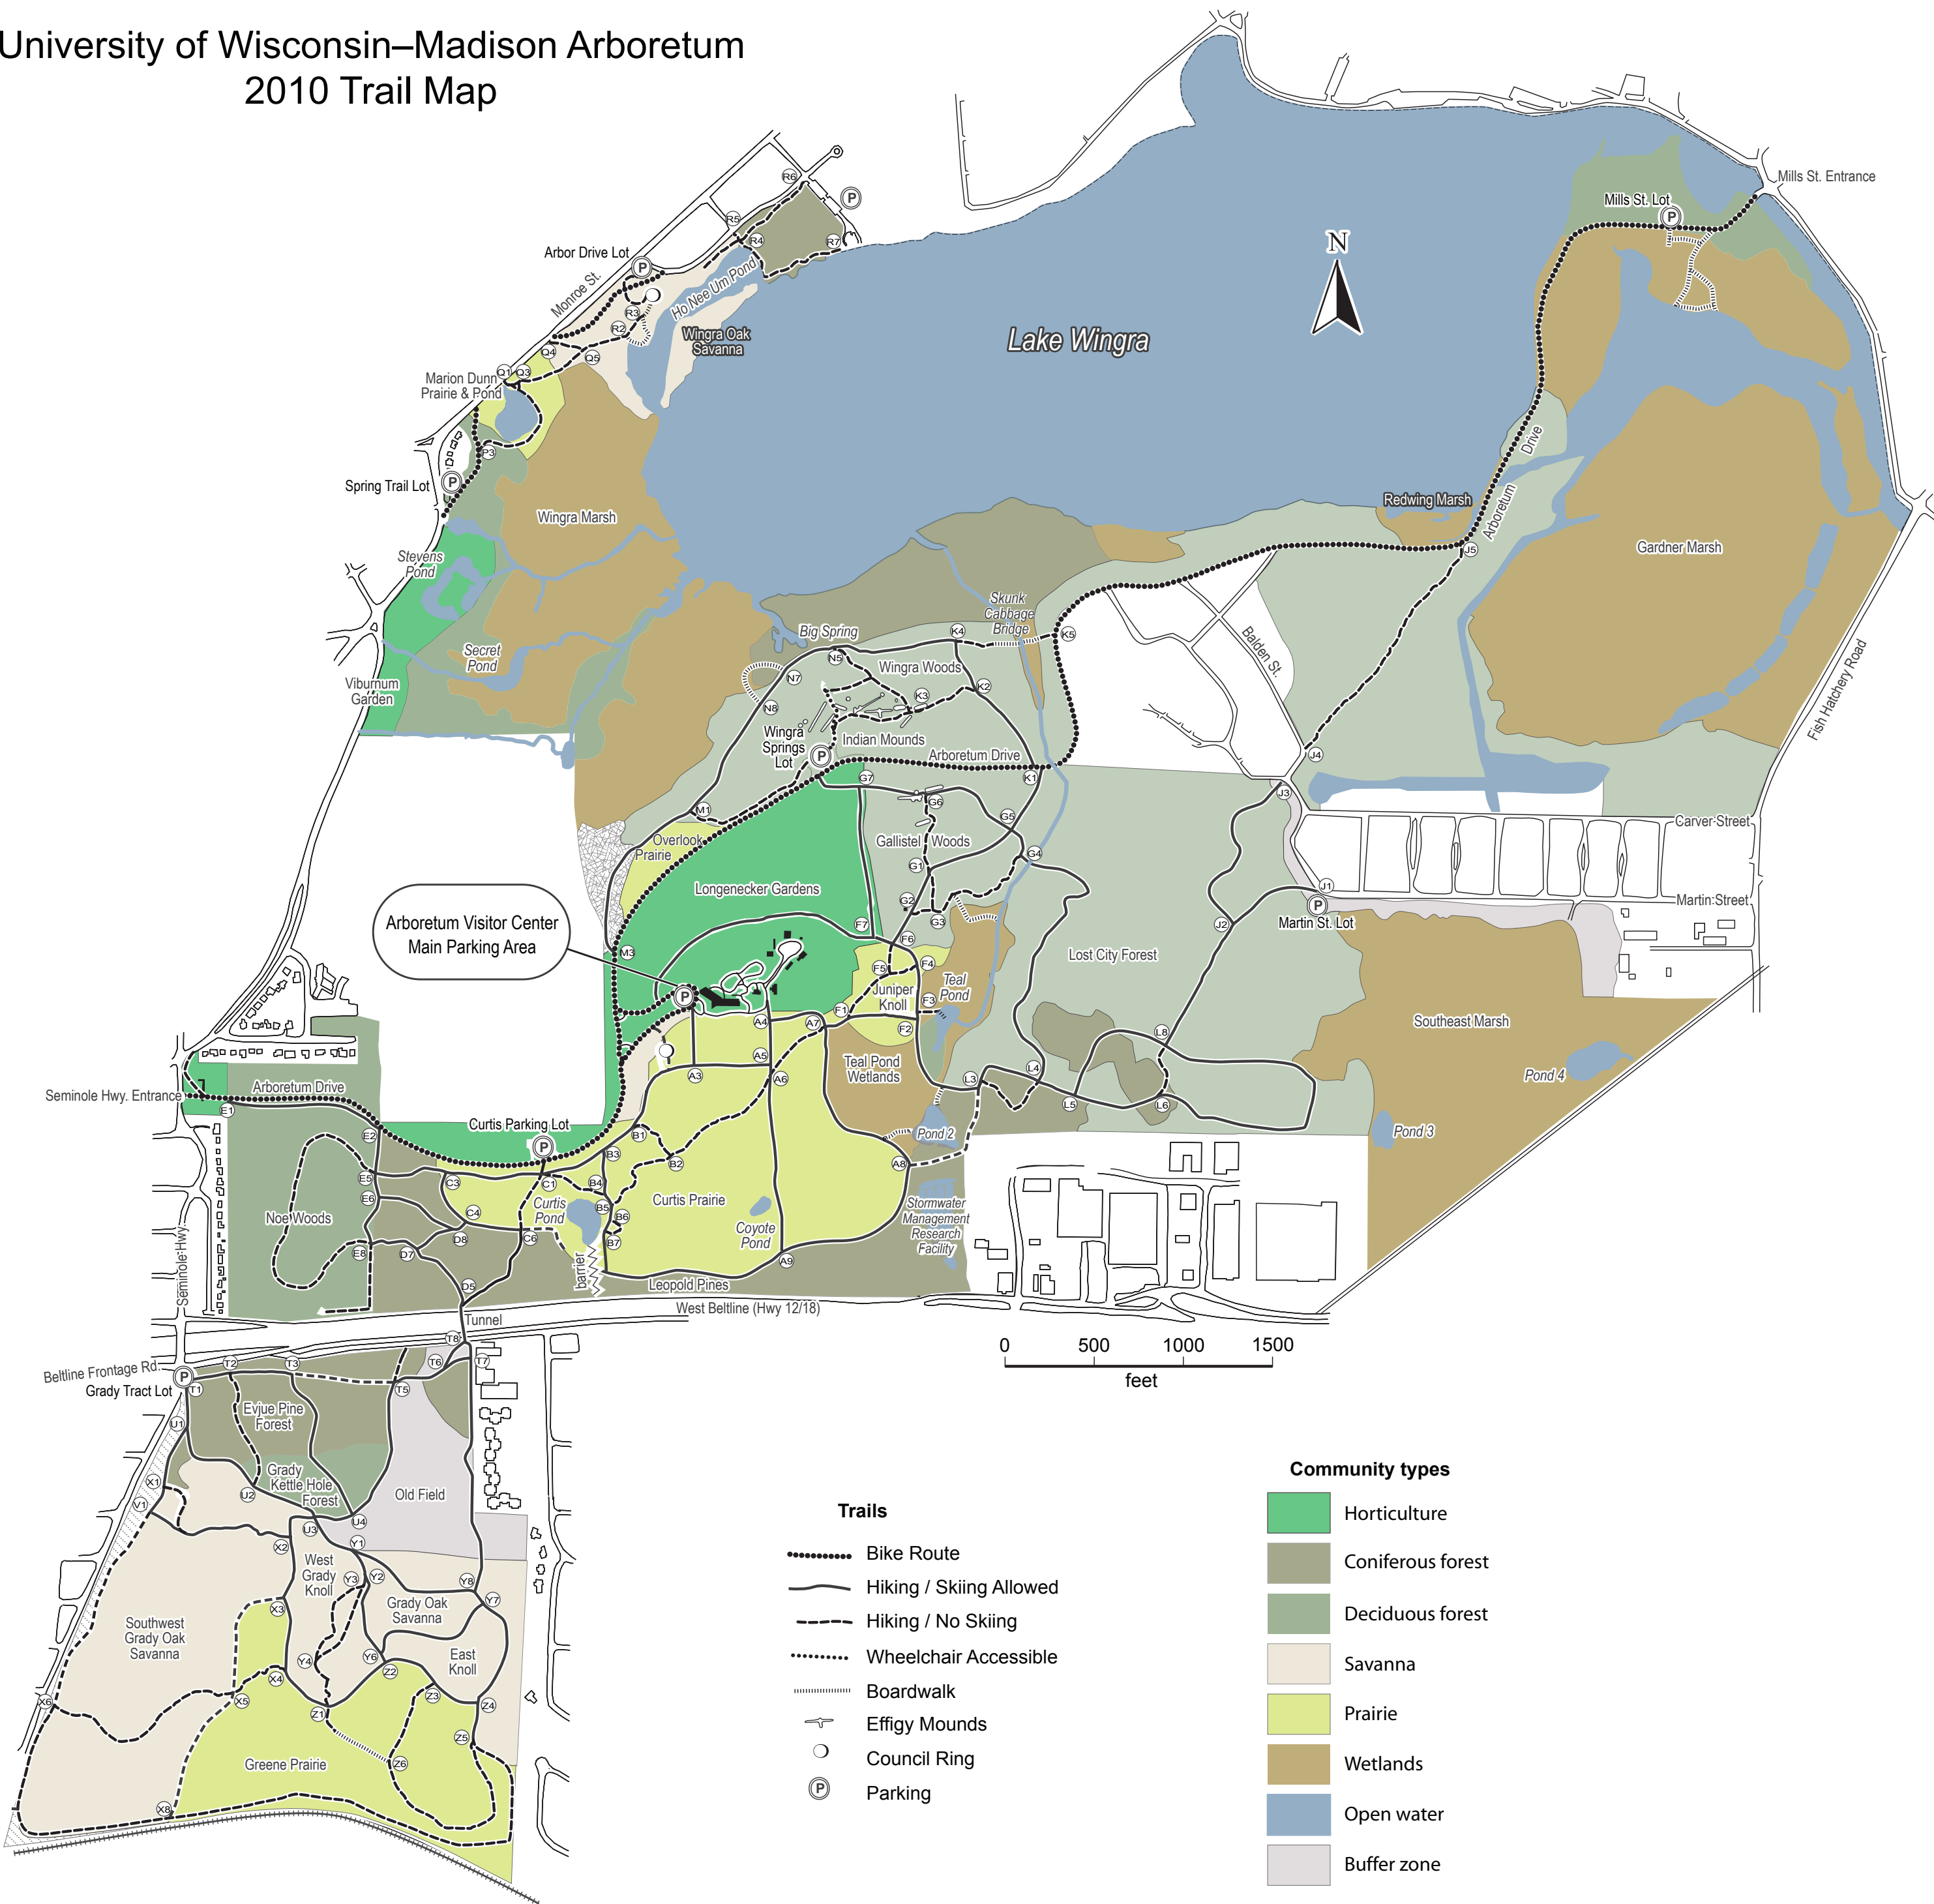

University of Wisconsin–Madison Arboretum 2010 Trail Map

Arboretum Visitor Center
Main Parking Area

- Trails**
- Bike Route
 - Hiking / Skiing Allowed
 - - - Hiking / No Skiing
 - Wheelchair Accessible
 - Boardwalk
 - Effigy Mounds
 - Council Ring
 - Ⓟ Parking

- Community types**
- Horticulture
 - Coniferous forest
 - Deciduous forest
 - Savanna
 - Prairie
 - Wetlands
 - Open water
 - Buffer zone